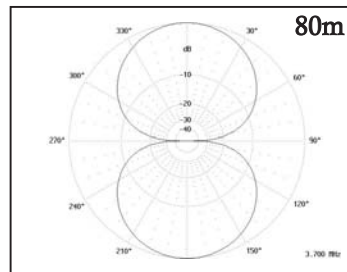

# G5RV Antenna - model G5RV-300AC

- Fully assembled and ready to install
- 10m thru 80m using an antenna tuner
- Centre fed with 300 Ohm ladder line
- Centre insulator includes eye hook for centre support
- High quality dog bone insulators
- Includes ladderline, 50' RG8X coax, PL259 connector