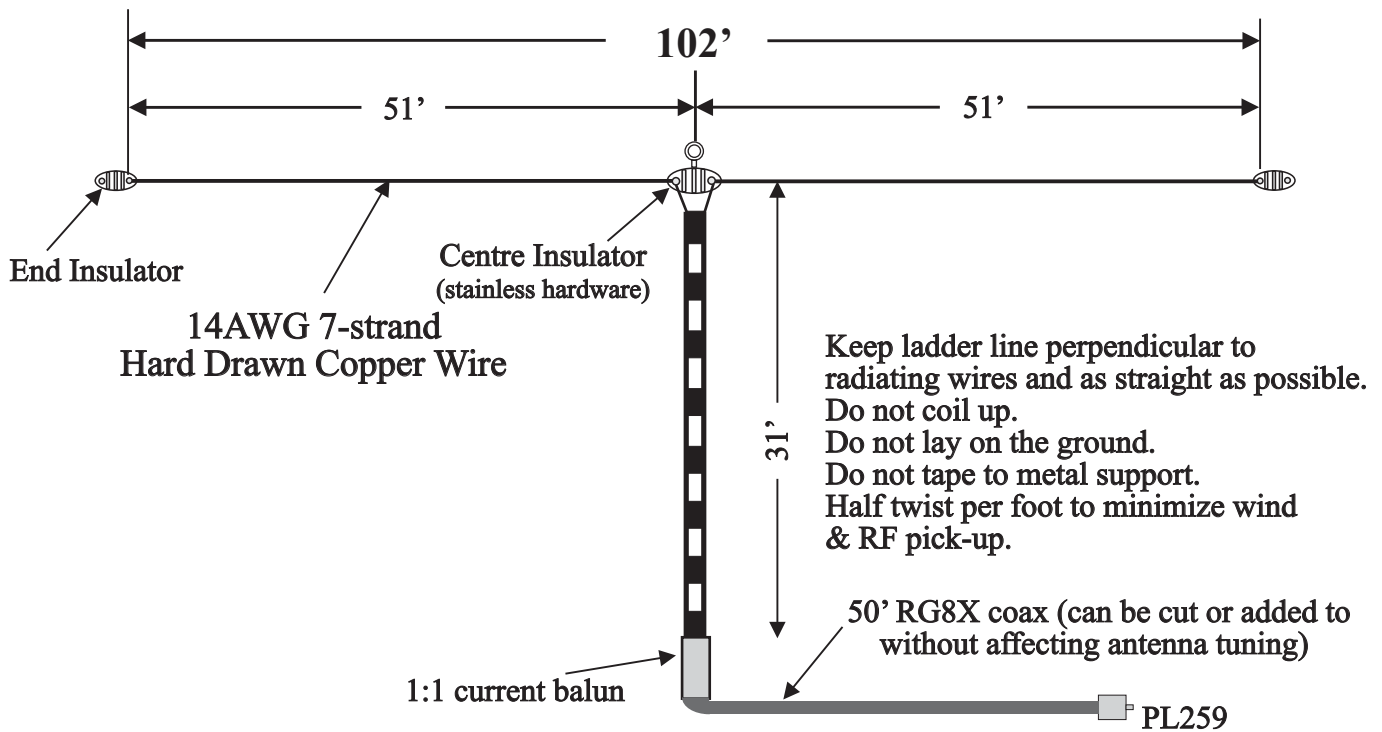

# G5RV Antenna - model G5RV-300AC

- Fully assembled and ready to install
- 10m thru 80m using an antenna tuner
- Centre fed with 300 Ohm ladder line
- Centre insulator includes eye hook for centre support
- High quality dog bone insulators
- Includes ladderline, 50' RG8X coax, PL259 connector