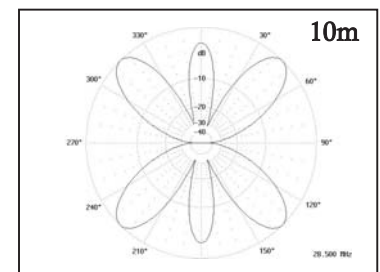

Free space horizontal radiation patterns

Box 1471
Everett, Ontario
L0M 1J0 Canada

Phone: (705) 435-2819
Fax: (705) 435-2996

Web page: <http://www.mapleleafcom.com>