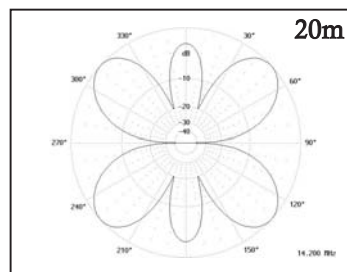

# G5RV Antenna - model G5RV-300AC

- Fully assembled and ready to install
- 10m thru 80m using an antenna tuner
- Centre fed with 300 Ohm ladder line
- Centre insulator includes eye hook for centre support
- High quality dog bone insulators
- Includes ladderline, 50' RG8X coax, PL259 connector

Free space horizontal radiation patterns

Box 1471  
Everett, Ontario  
L0M 1J0 Canada

Phone: (705) 435-2819  
Fax: (705) 435-2996

Web page: <http://www.mapleleafcom.com>