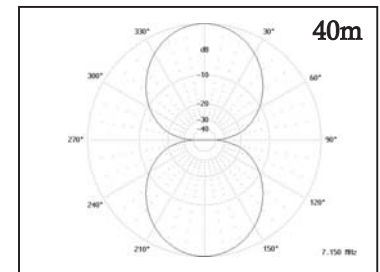

# G5RV Antenna - model G5RV-300AC

- Fully assembled and ready to install
- 10m thru 80m using an antenna tuner
- Centre fed with 300 Ohm ladder line
- Centre insulator includes eye hook for centre support
- High quality dog bone insulators
- Includes ladderline, 50' RG8X coax, PL259 connector